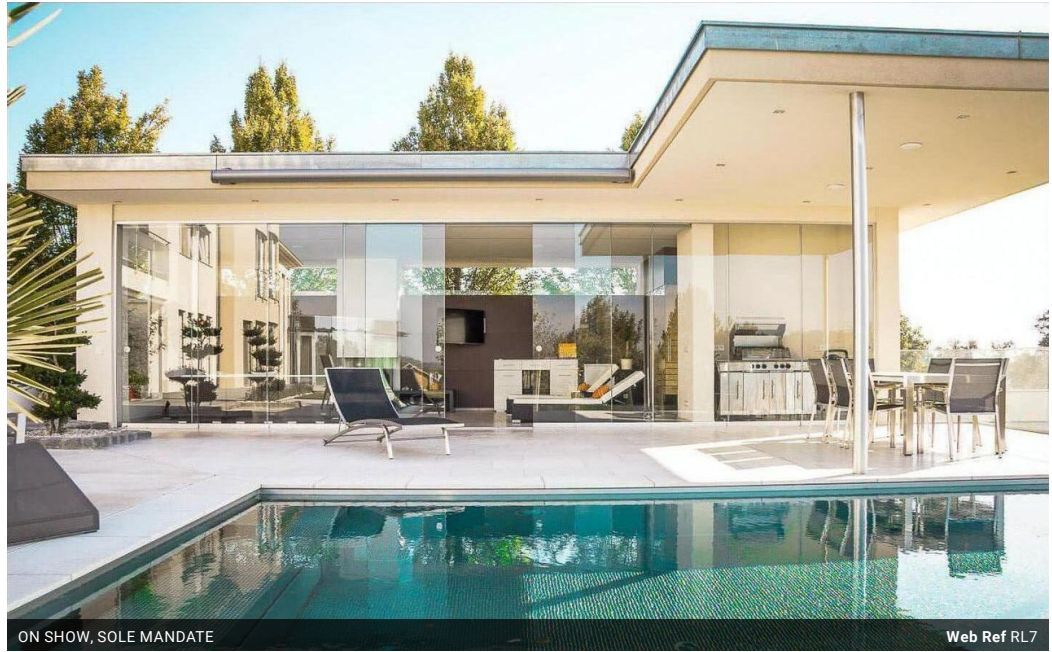

Nic Warrington
7502474860
nic@propdata.net

Contact Nic's Branch

075 02474860

The Farmhouse, Turfachie Farm

On Show

12:00 to 14:00

Friday, 20 November 2026

Directions

mmm

ON SHOW, SOLE MANDATE

R1,299,999 pm

Lease Period Negotiable
Annual Escalation 7 %

Availability 21 Mar 2025

Deposit R1,000,000

0 0 1

Marketing Heading

.....

Features

Pets Allowed Yes

Interior
Recep. Rooms 1
Furnished Yes

Exterior
Garages 1
Carports / Parkings 1
Security Yes
Pool No

Sizes
Floor Size 55m²
Land Size 200Ha

Extras

Concierge Service Vastu-compliant Study Lobby in Building Central A/C & Heating Balcony
Concierge Service Available Networked